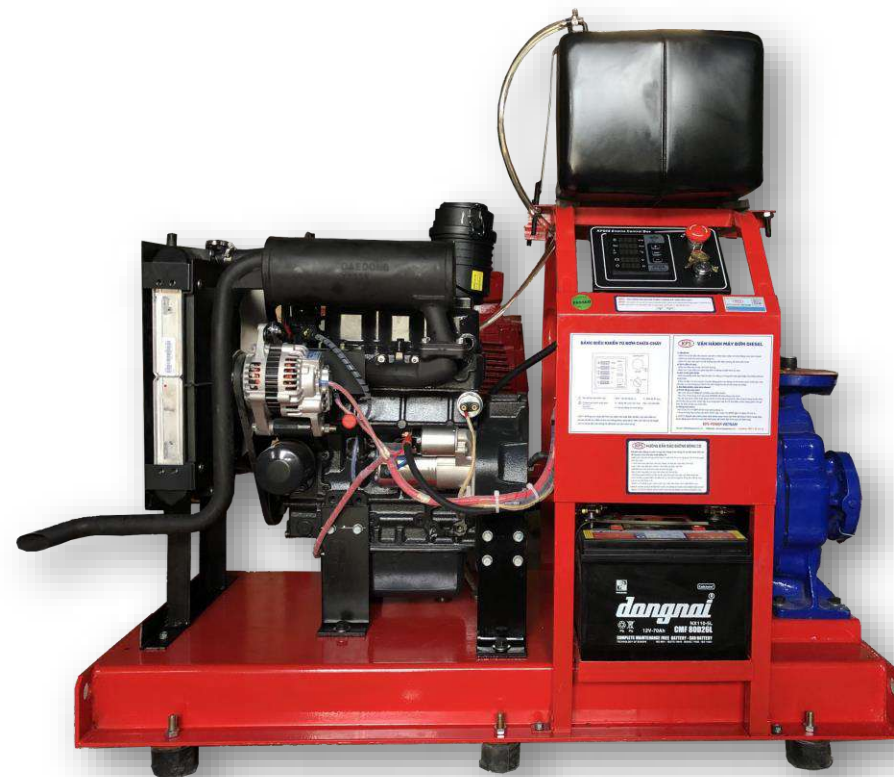

Made in
Xuất xứ

Korea
Hàn Quốc

Engine Power range
Dãy công suất động cơ

16.4 - 36.5 kW

QUANCHAI

Founded in 1949, Quanchai group has become the largest manufacturer producing and developing 4-stroke diesel engines in China.