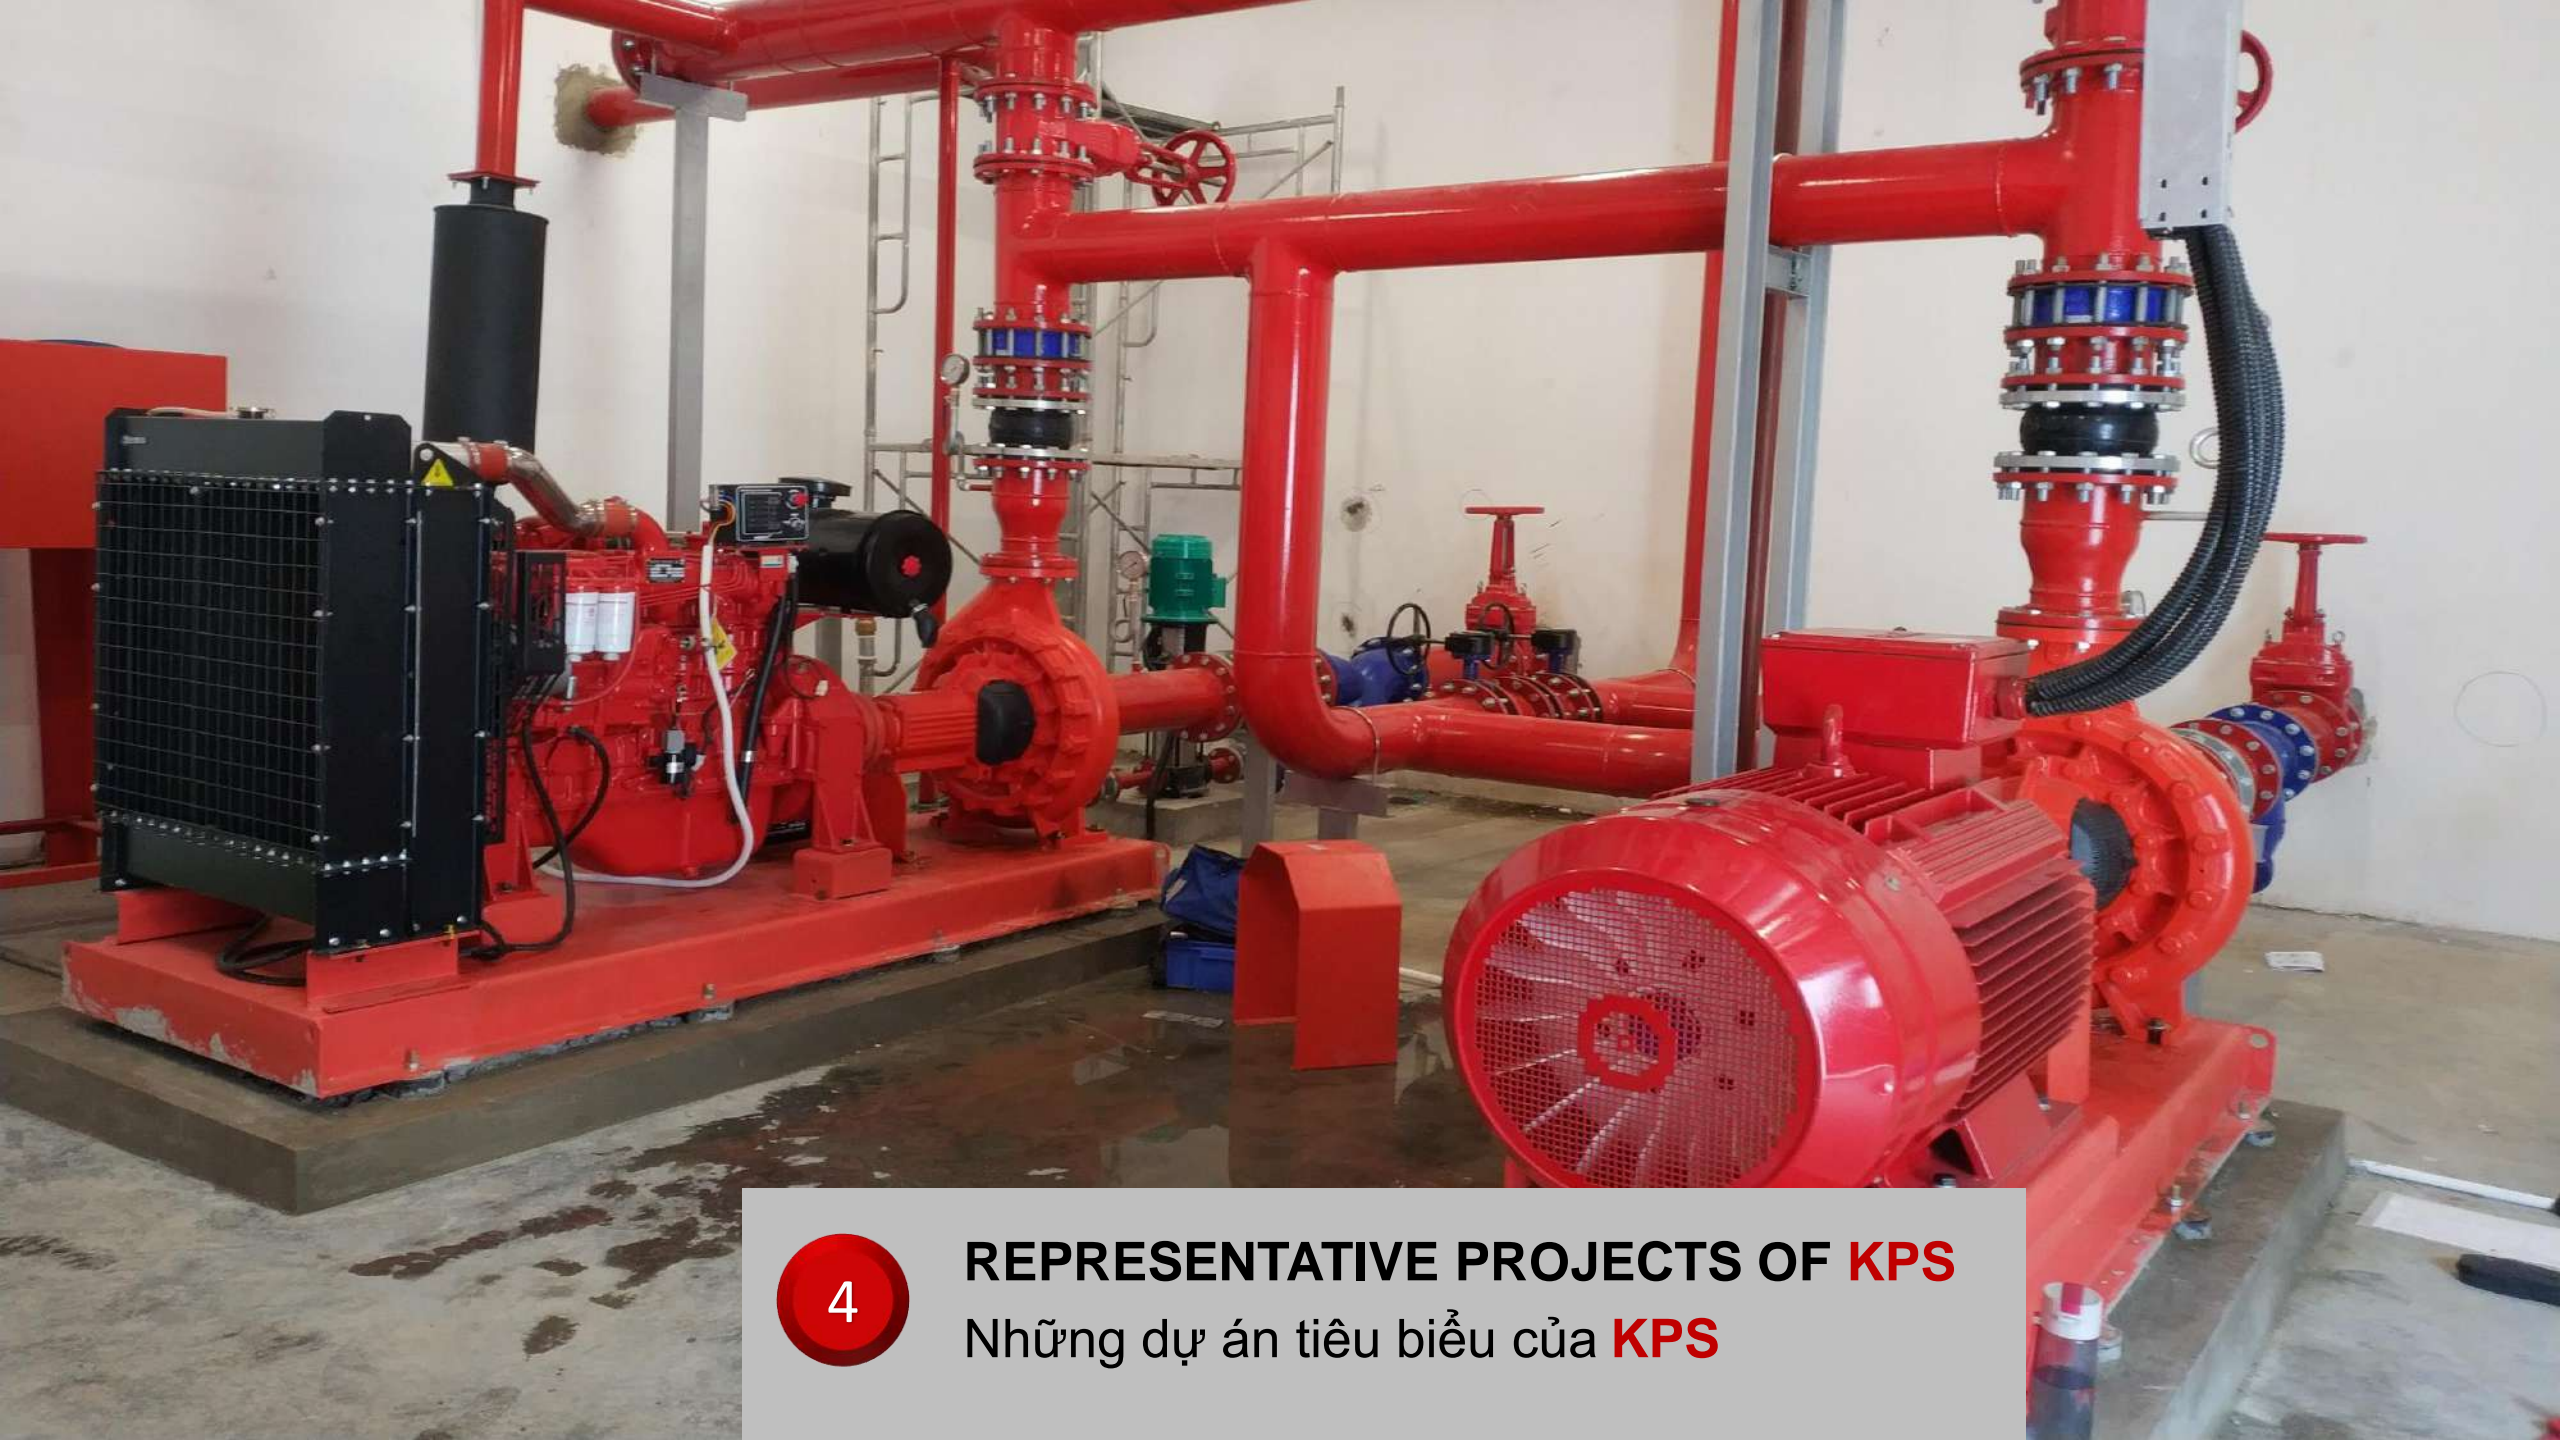

4

REPRESENTATIVE PROJECTS OF **KPS**

Những dự án tiêu biểu của **KPS**